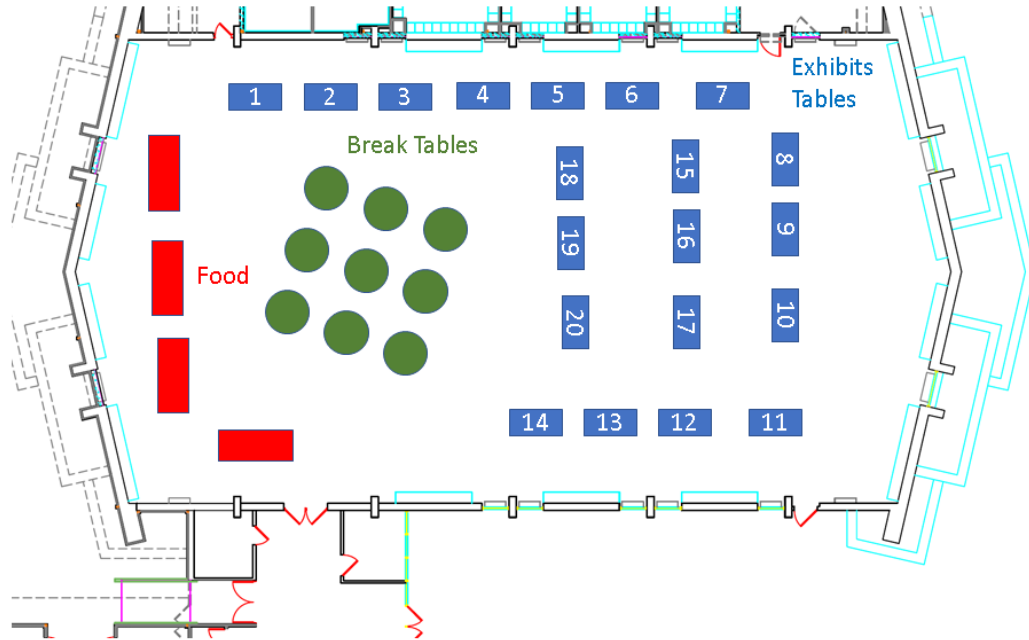

LISAT2022 Exhibit Hall**Friday May 6, 2022**

7:30 a.m. to 5:00 p.m.

*New York Institute of Technology - NYIT****Reserve Your Space!*****PLEASE NOTE:** The floor plan above is for context only.

It can change without notice depending on the actual number of exhibitors and other contingencies.

Details:

- 1.) Each 'booth' consists of a rectangular 2 ½ x 6 foot table with 2 folding chairs set around the perimeter of the room per the diagram above.
- 2.) 120 VAC is available for the outer tables.
- 3.) One Wi-Fi connection is available per exhibit table.